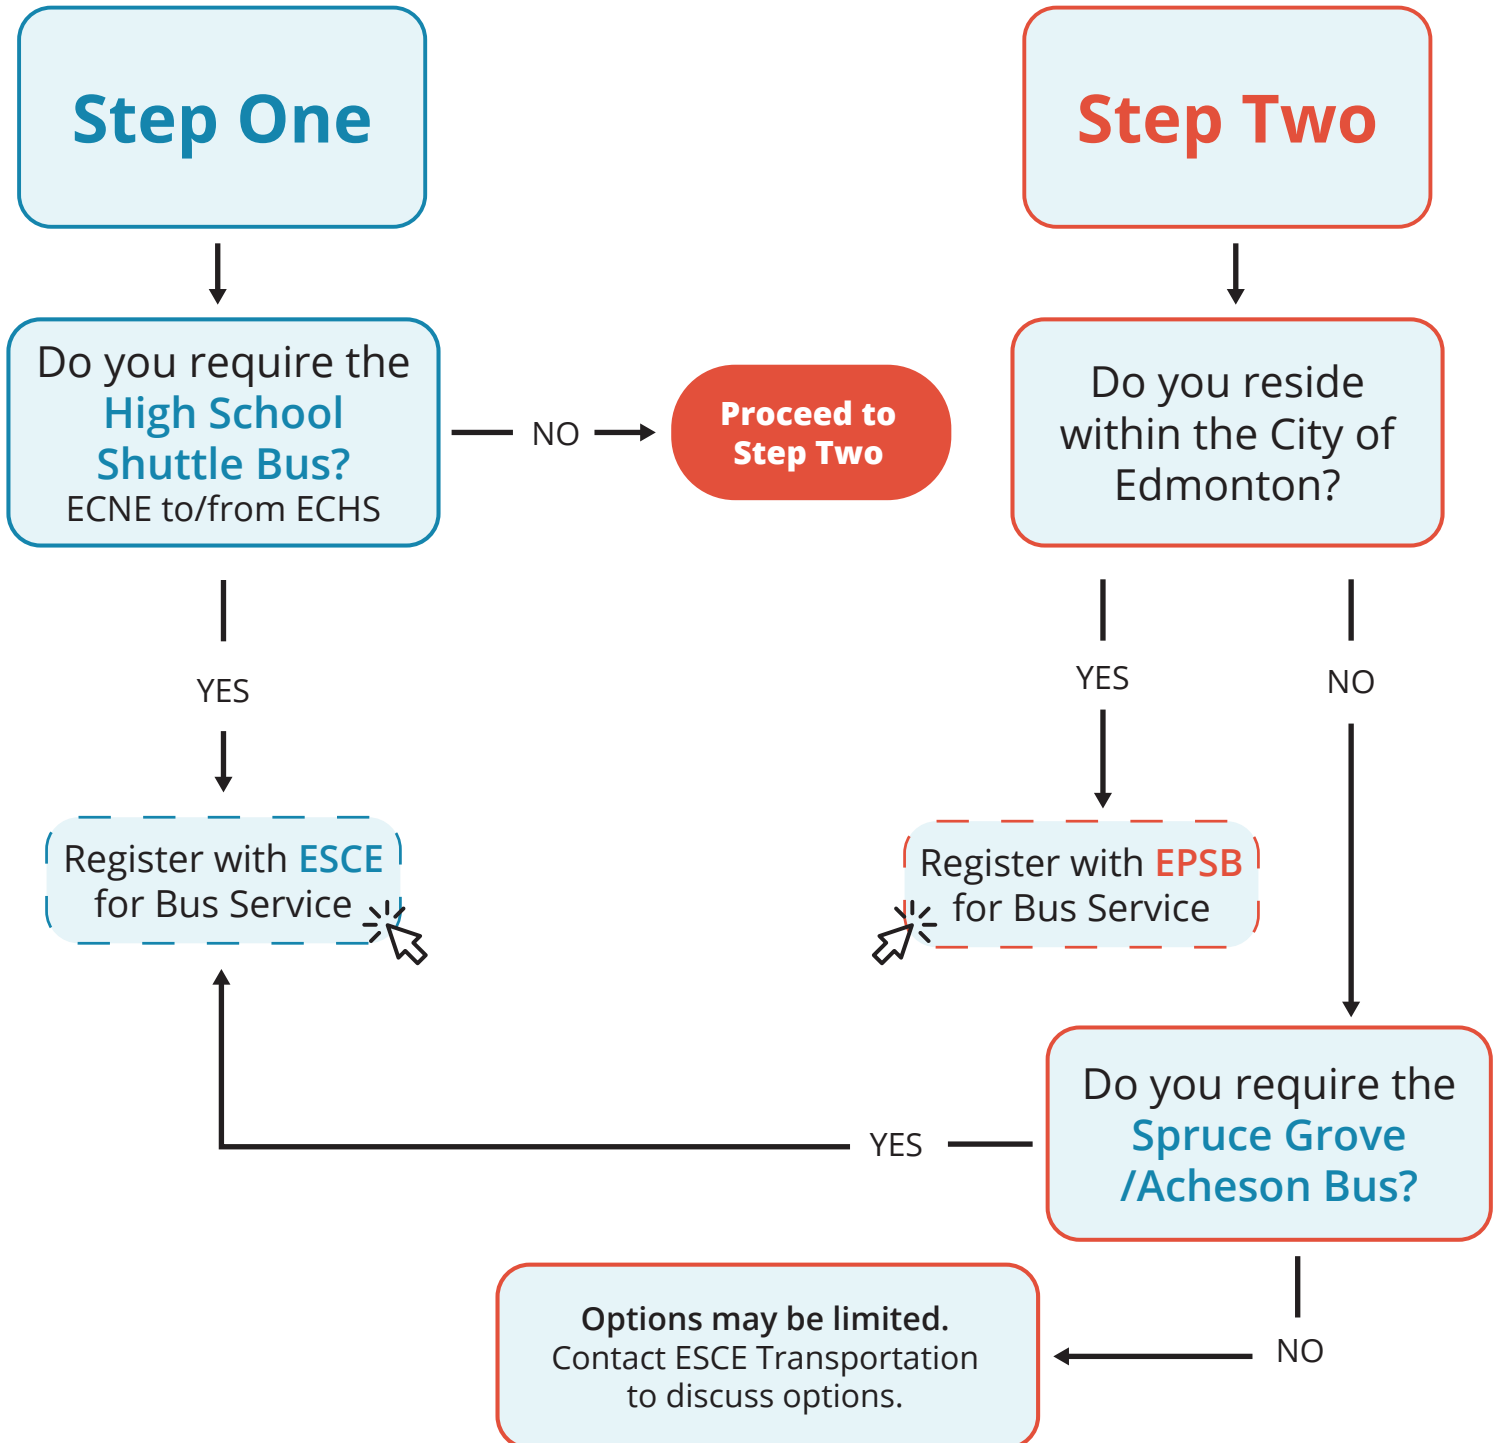

# Edmonton Christian Schools YELLOW BUS OPTIONS

\*Edmonton Christian Schools (ECS)

\*Edmonton Public School Board (EPSB)

\*Edmonton Society for Christian Education (ESCE / Society Office)

ESCE Transportation: 780.408.7923