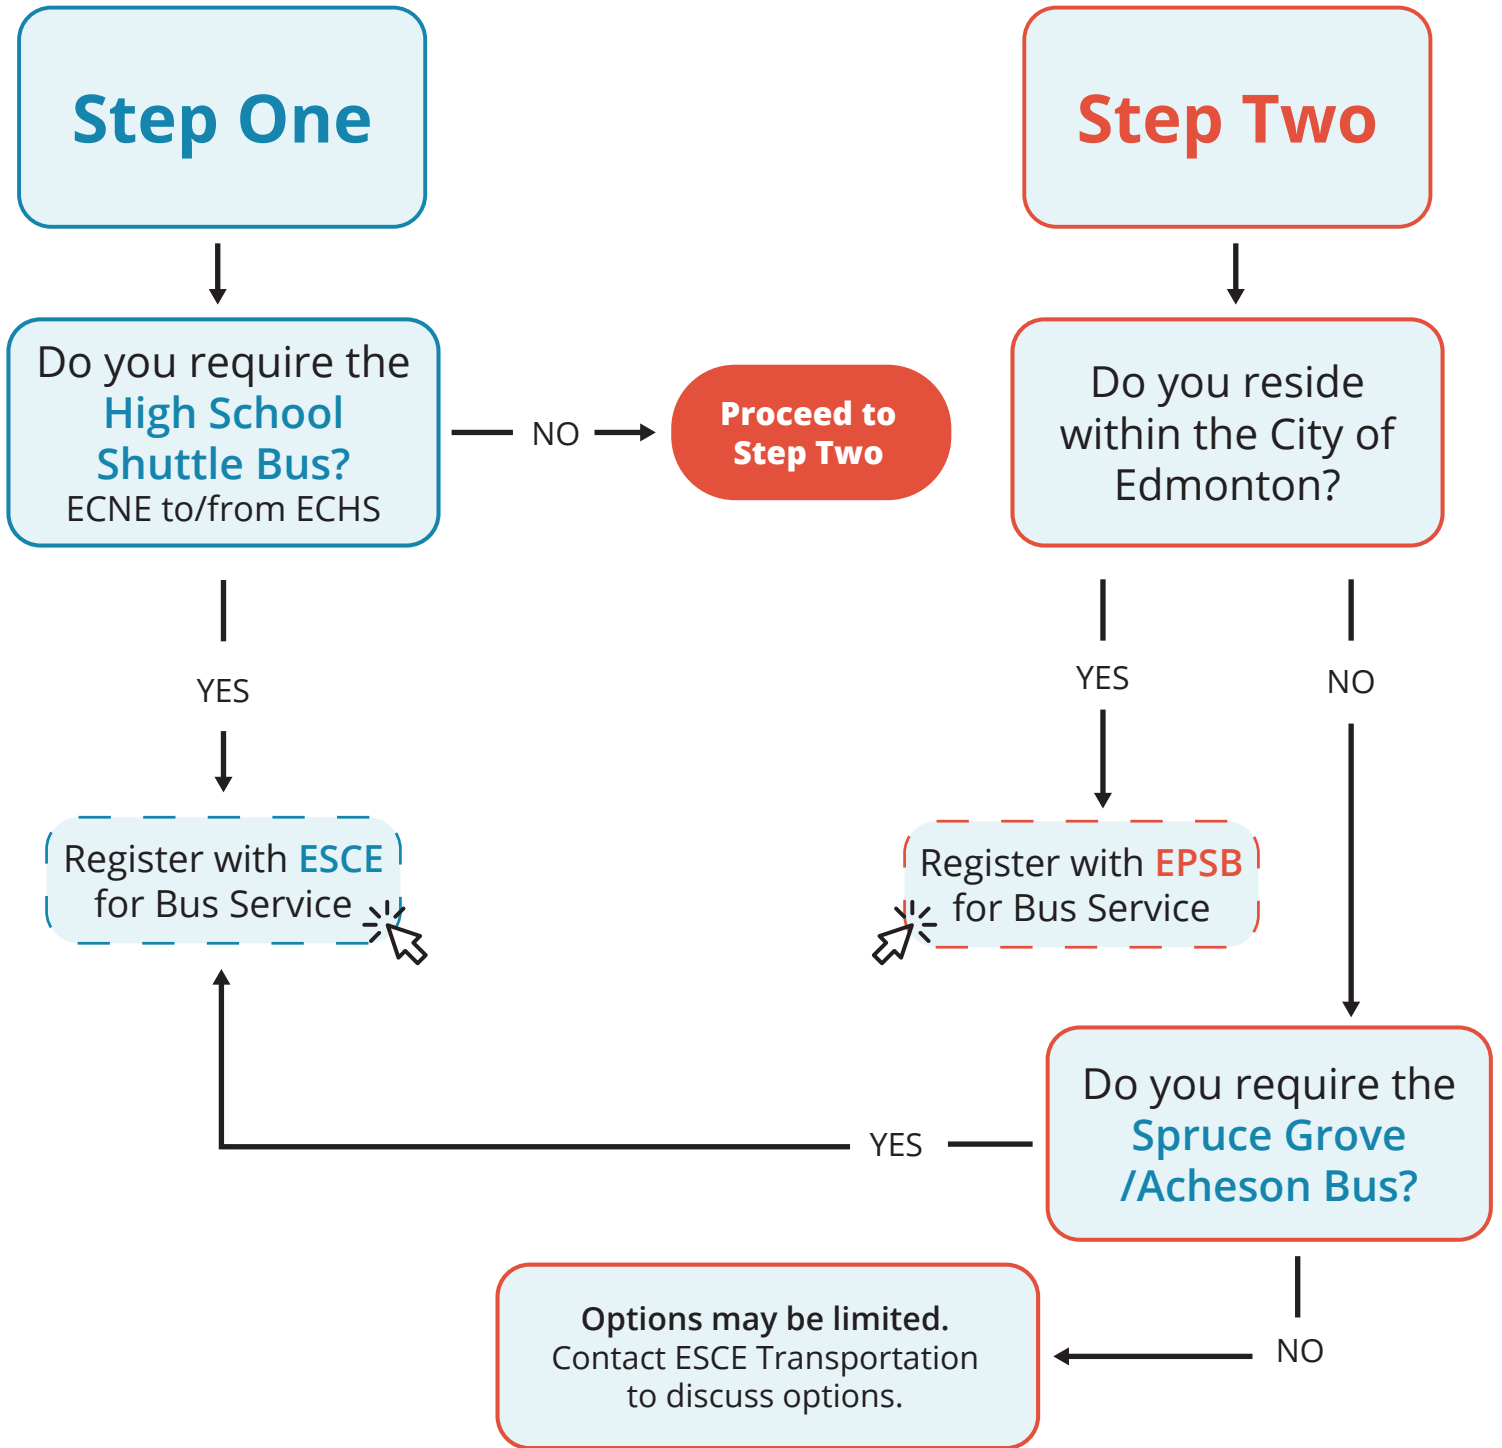

# Edmonton Christian Schools YELLOW BUS OPTIONS

\*Edmonton Christian Schools (ECS)

\*Edmonton Public School Board (EPSB)

\*Edmonton Society for Christian Education (ESCE / Society Office)

ESCE Transportation: 780.408.7923