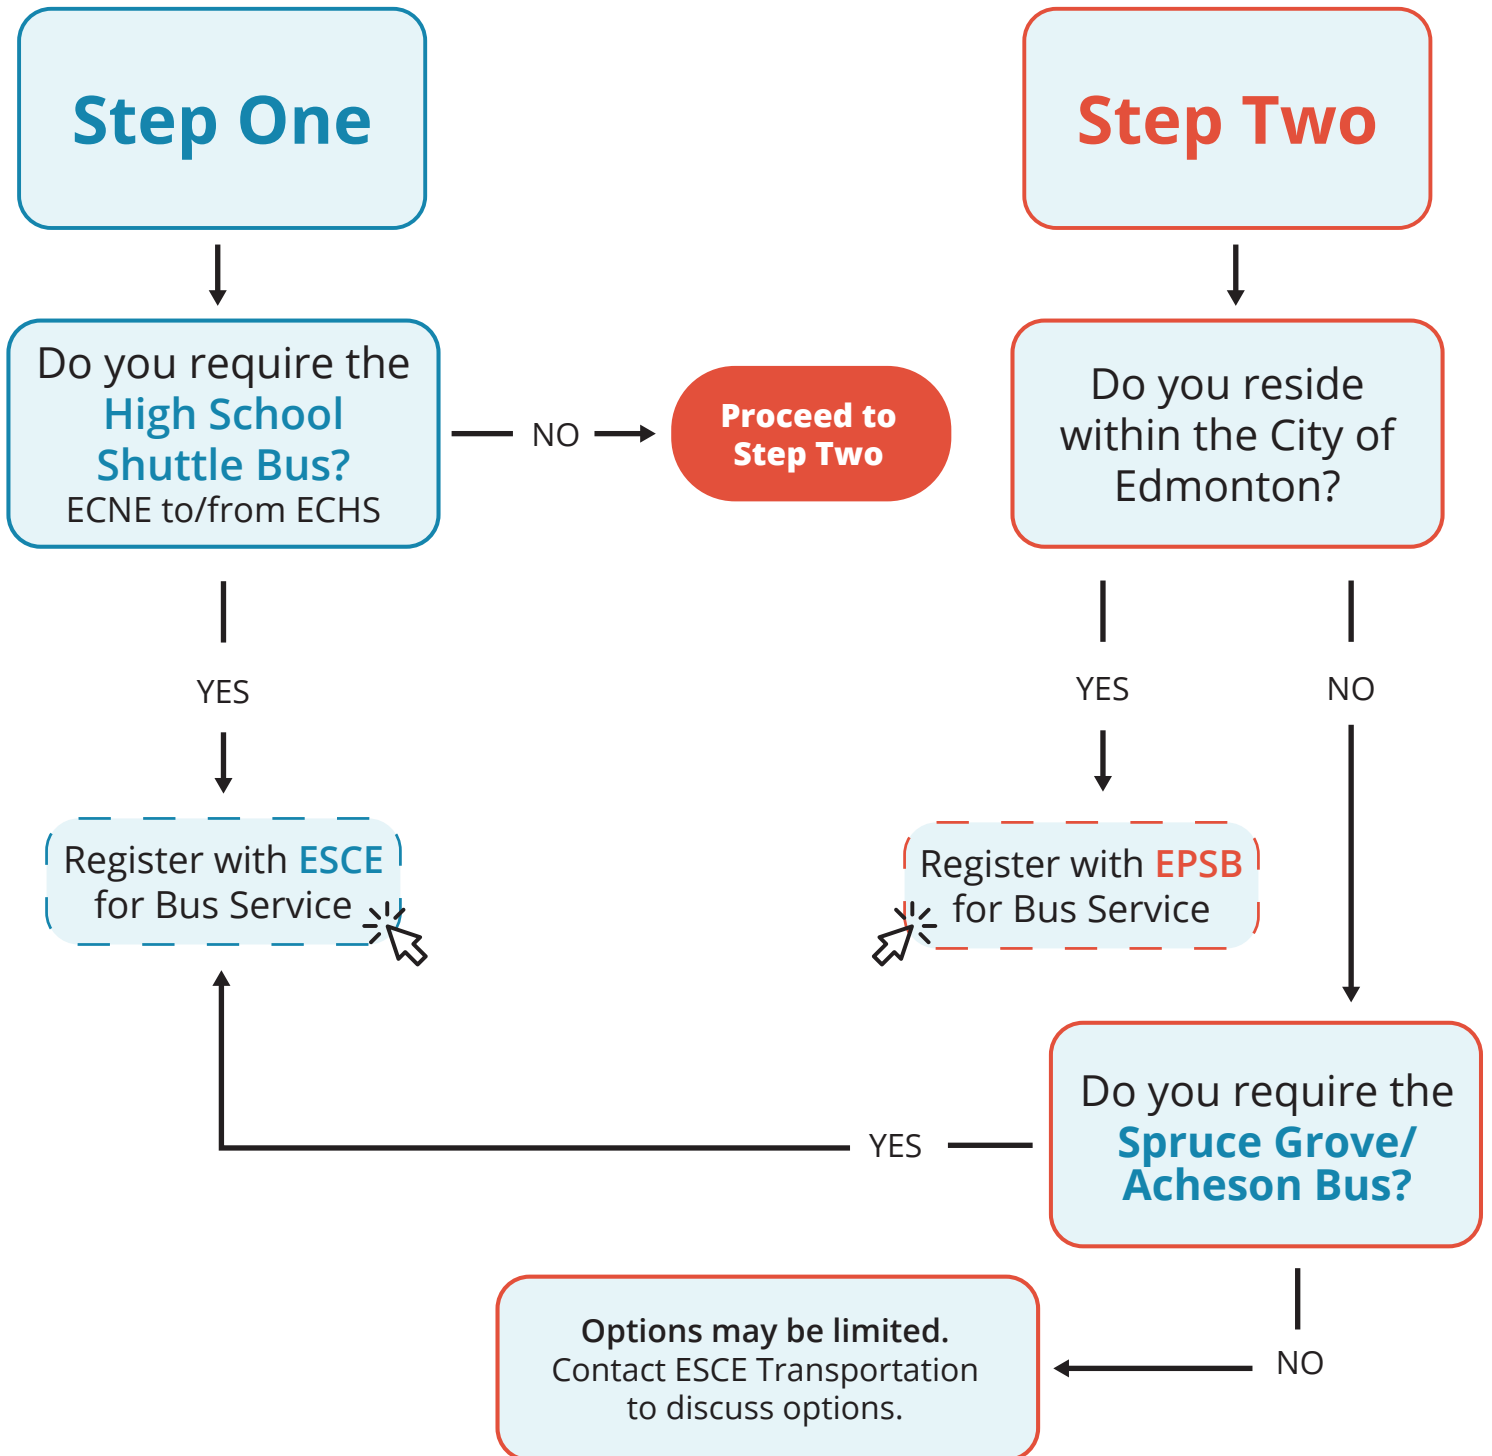

Edmonton Christian Schools YELLOW BUS OPTIONS

*Edmonton Christian Schools (ECS)

*Edmonton Public School Board (EPSB)

*Edmonton Society for Christian Education (ESCE / Society Office)

ESCE Transportation: 780.408.7923