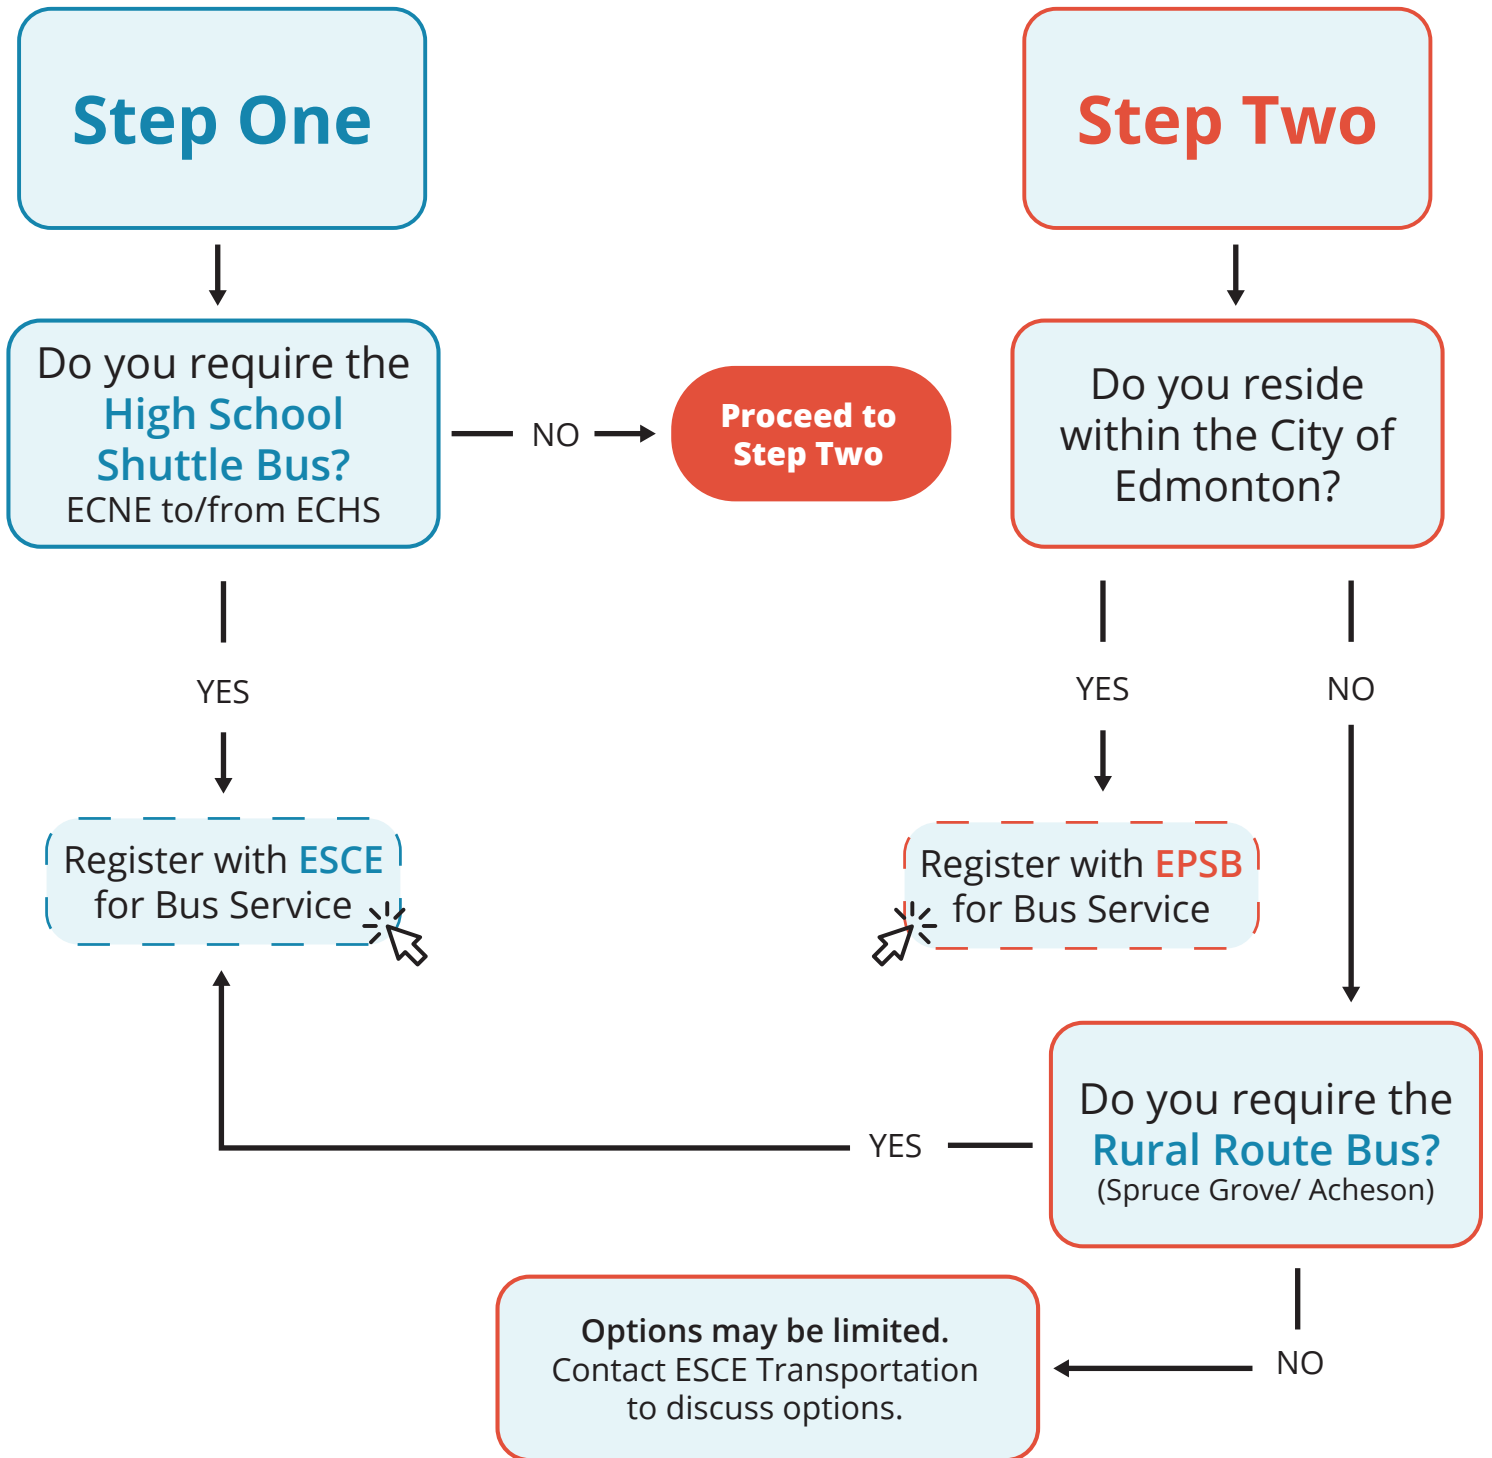

# Edmonton Christian Schools YELLOW BUS OPTIONS

\*Edmonton Christian Schools (ECS)

\*Edmonton Public School Board (EPSB)

\*Edmonton Society for Christian Education (ESCE / Society Office)

ESCE Transportation: 780.408.7923